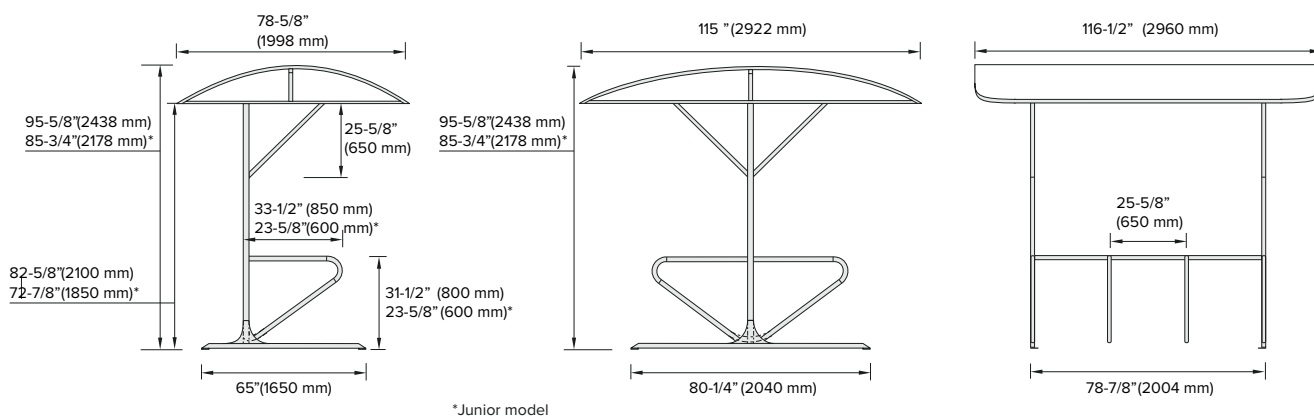

ONE SIDE SCOOTER SHELTER

BK3007

Pinta-asennettava / *Surface mounted*

3-aisaiseen One Side Scooter Shelter – katokseen mahtuu 6 skootteria/mopedia.

One Side Scooter Shelter park with 3 rails can hold 6 scooters.

Mitat / *Measurements*

(BK3001, BK30011, BK3002, BK30022, BK3003, BK3004, BK3005A, BK3005B, BK3006A, BK3006B, BK3007)

*Junior model