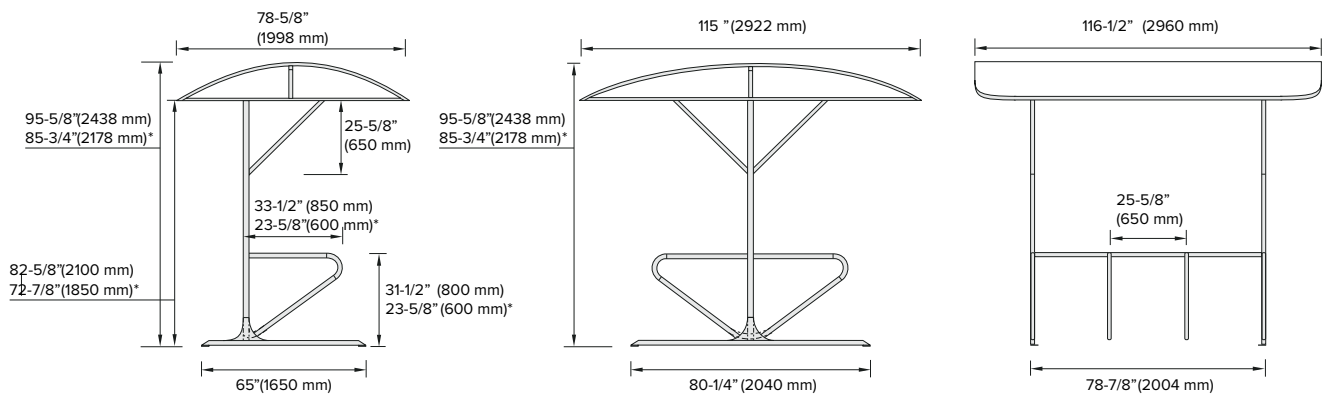

# ONE SIDE EXTENDED SHELTER

BK30011

Pinta-asennettava / *Surface mounted*

Voidaan jatkaa modulaarisesti haluttuun pituuteen.  
*Can be extended to desired length with modular pieces.*

## Mitat / *Measurements*

(BK3001, BK30011, BK3002, BK30022, BK3003, BK3004, BK3005A, BK3005B, BK3006A, BK3006B, BK3007)

\*Junior model