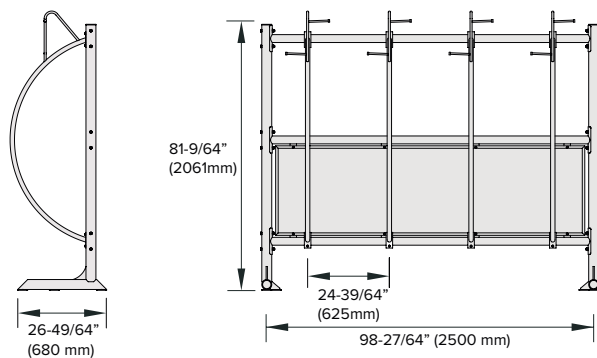

DUAL SIDE RACK

BK9003

Pinta-asennettava / *Surface mounted*

8-aisaiseen Vertical Space Saver One Side Rack – pyörätelineeseen voi ripustaa 16 polkupyörää.
Vertical Space Saver DualSide Rack with 8 rails can carry 16 bicycles.

Mitat / *Measurements*

One Side Rack BK9002

Dual Side Rack BK9003

Single Bar BK9001