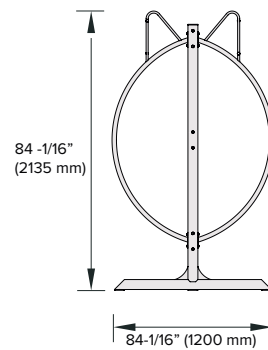

DUAL SIDE RACK

BK9003

Pinta-asennettava / *Surface mounted*

8-aisaiseen Vertical Space Saver One Side Rack – pyörätelineeseen voi ripustaa 16 polkupyörää.
Vertical Space Saver DualSide Rack with 8 rails can carry 16 bicycles.

Mitat / *Measurements*

One Side Rack BK9002

Dual Side Rack BK9003

Single Bar BK9001