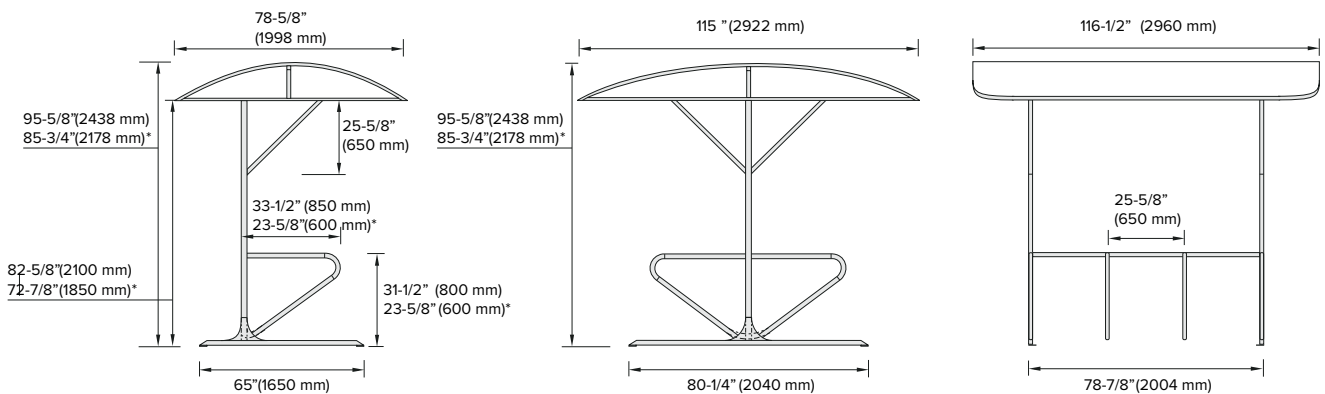

# DUAL SIDE EXTENDABLE SHELTER

BK30022

Pinta-asennettava / *Surface mounted*

Voidaan jatkaa modulaarisesti haluttuun pituuteen.  
*Can be extended to desired length with modular pieces.*

## Mitat / *Measurements*

(BK3001, BK30011, BK3002, BK30022, BK3003, BK3004, BK3005A, BK3005B, BK3006A, BK3006B, BK3007)

\*Junior model